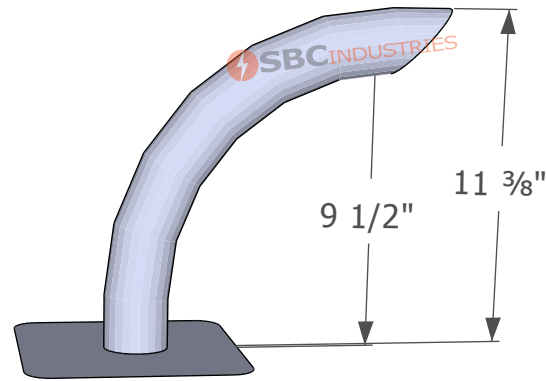

CABLE FLASHING - model CG

Model #200 CG
Overall Height 12 3/4"
Base Opening 1.9" \varnothing
(Inside Diameter)

Model #150 CG
Overall Height 11 3/8"
Base Opening 1.48" \varnothing
(Inside Diameter)

Model #125 CG
Overall Height 10 7/8"
Base Opening 1.15" \varnothing
(Inside Diameter)