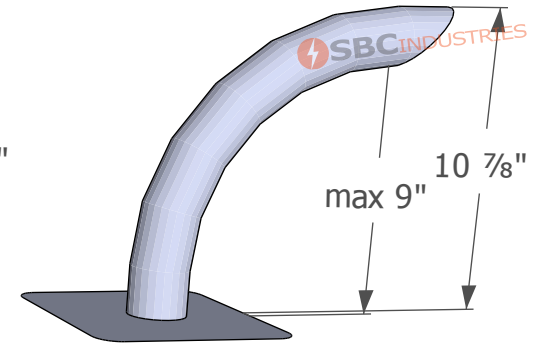

CABLE FLASHING - model CG

Model #200 CG
Overall Height 12 3/4"
Base Opening 1.9" \varnothing
(Inside Diameter)

Model #150 CG
Overall Height 11 3/8"
Base Opening 1.48" \varnothing
(Inside Diameter)

Model #125 CG
Overall Height 10 7/8"
Base Opening 1.15" \varnothing
(Inside Diameter)