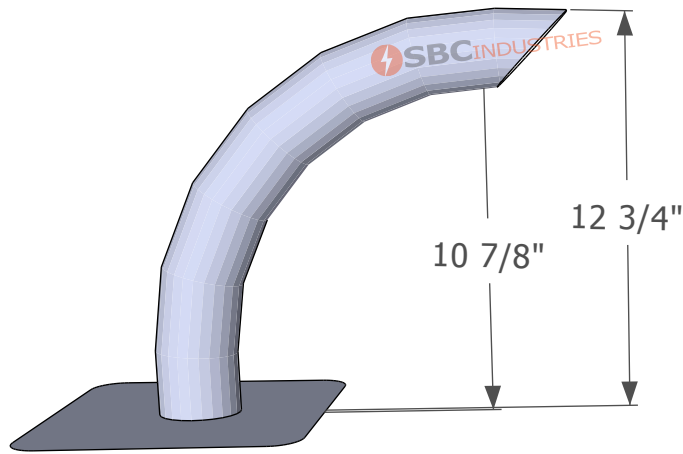

CABLE FLASHING - model CG

Model #200 CG
Overall Height 12 3/4"
Base Opening 1.9" \varnothing
(Inside Diameter)

Model #150 CG
Overall Height 11 3/8"
Base Opening 1.48" \varnothing
(Inside Diameter)

Model #125 CG
Overall Height 10 7/8"
Base Opening 1.15" \varnothing
(Inside Diameter)